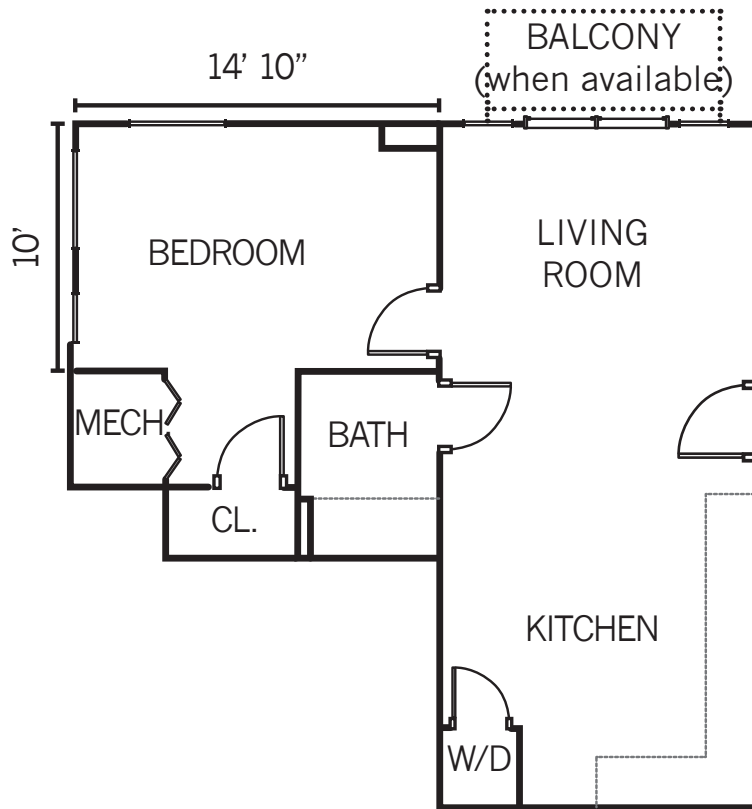

THE BENCHMARK

614-795-5000

1240 Benchmark Park Drive
Columbus, Ohio 53220

1 BEDROOM FLAT FLOORPLAN

620 SQ. FEET