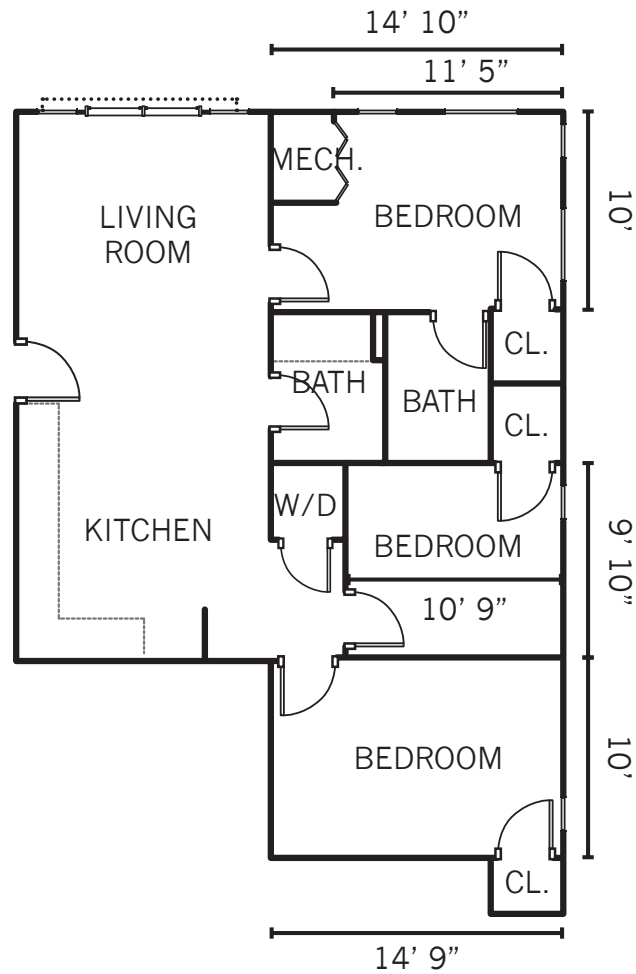

THE BENCHMARK

614-795-5000

1240 Benchmark Park Drive
Columbus, Ohio 53220

3 BEDROOM FLAT FLOORPLAN
950 SQ. FEET