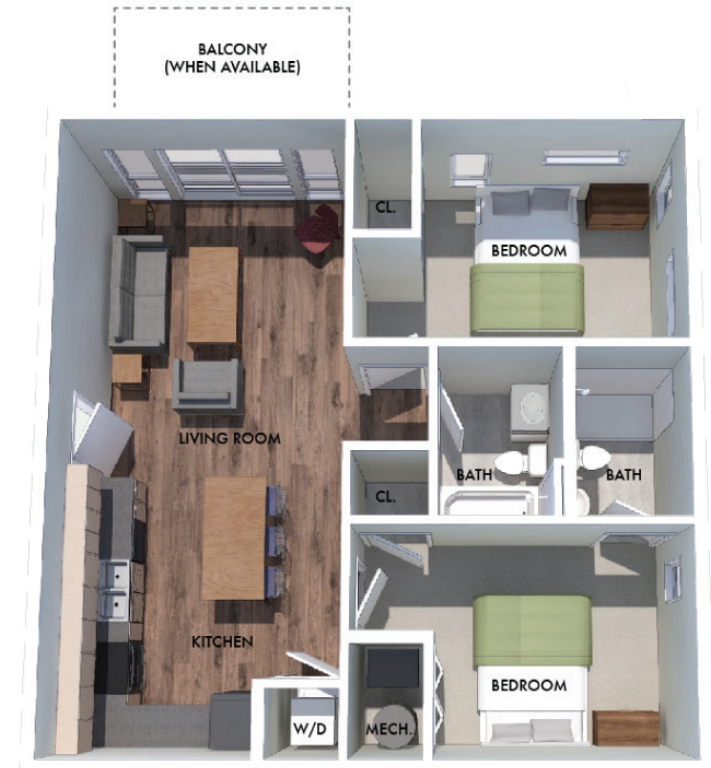

THE BENCHMARK

614-795-5000

1240 Benchmark Park Drive
Columbus, Ohio 53220

2 BEDROOM FLAT FLOORPLAN

790 SQ. FEET

Floorplan layouts vary.