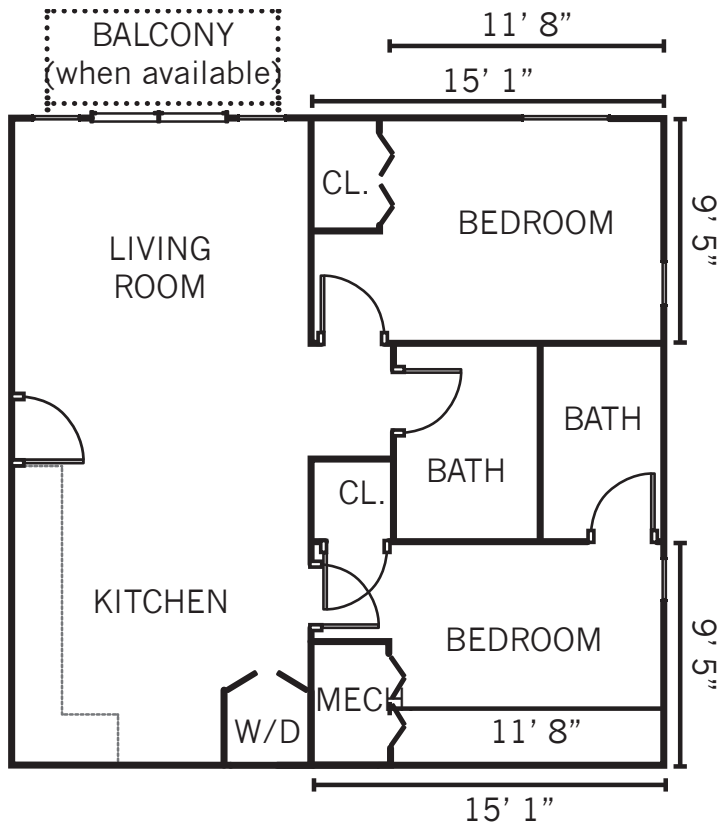

THE BENCHMARK

614-795-5000

1240 Benchmark Park Drive
Columbus, Ohio 53220

2 BEDROOM FLAT FLOORPLAN

790 SQ. FEET

Floorplan layouts vary.